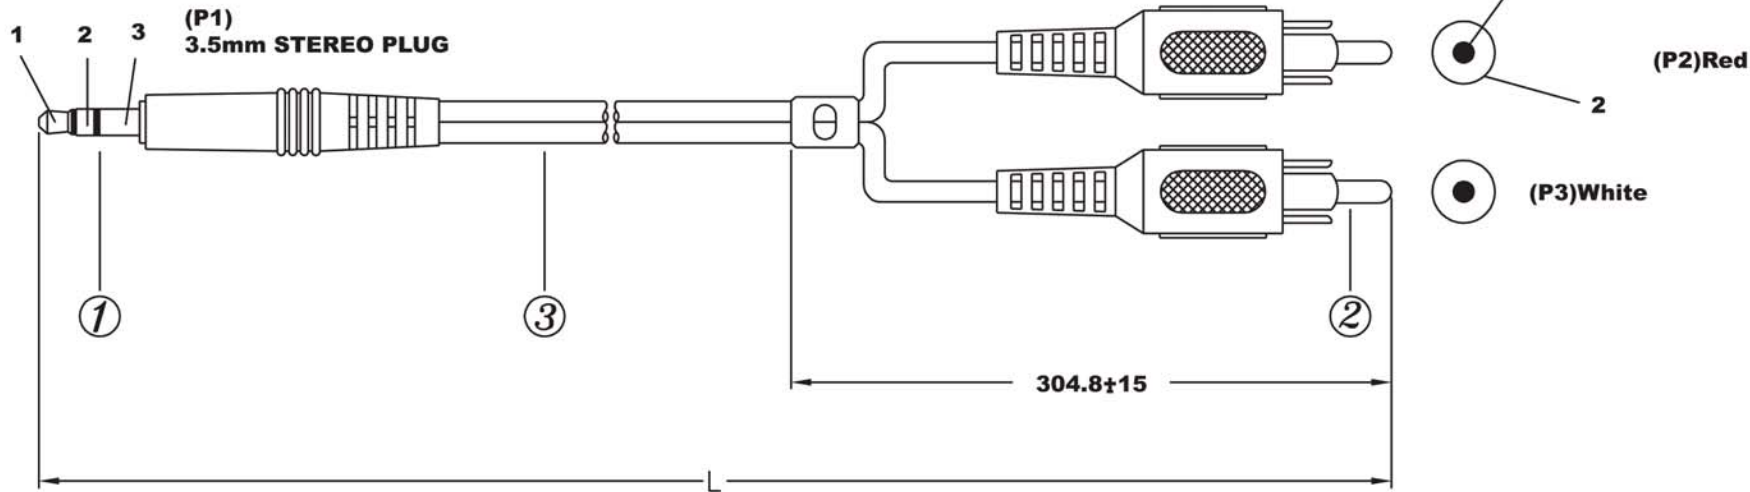

1

2

3

4

Material:

- 1.Cable:T.C(10/0.12+28/0.12)x2F,O.D:2.8x5.6
- 2.Connector:3.5mm STEREO PLUG, L=30mm
RCA PLUG

Note:

- 1.Total Length:L
- 2.Color:Black
- 3.Molded Type

Item No.	L
AK243	2000±50MM
AK243-015	1500±50MM
AK243-025	2500±50MM
AK243-050	5000±50MM
AK243 10m	10000±100MM

Configuration:

(P1)3.5mm ST PLUG RCA PLUG(P2) RCA PLUG(P3)
 Color:Red Color:White

Description

Name :
AK243 - R
 3.5mm STEREO PLUG-2xRCA PLUG